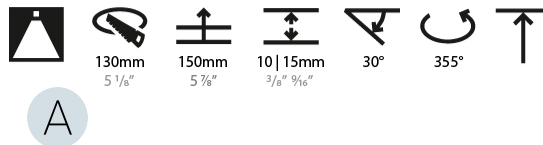

PHYSICAL

Shape: Round
Diameter (mm): 139
Diameter (in): 5 1/2
Height (mm): 137
Height (in): 5 3/8
Ceiling Thickness (mm): 10 / 12.5 / 15
Ceiling Thickness (in): 3/8 or 1/2 or 9/16
Min. Recessing Depth (mm): 150
Min. Recessing Depth (in): 5 7/8
Light Distribution: Adjustable / Downlight
Weight (kg): 0.849
Weight (lbs): 1.87
Fixture Finish: SSR / BKV / CWI / CRY / HAB / UFT / ITA / RUA / FTG / MYG / LOD / PUS / FRO / FUP / KIA / POP / BLS / SPG / MEY / GOH / GUM / CHC / COM / ABZ / JAG / OBR / MOS / ROR
Fixture Material: Aluminum Die Cast
Cut-out Measurements: 130mm / 5 1/8"

ELECTRICAL

Lamp Type: LED (Zhaga Standard)
Input Wattage (W): 13.2 / 16.5
Total Output Wattage (W): 12 / 14
Dimming: Tri-Mode (Non-Dimming and Phase Dimming (120Vac only) and 0-10V Dimming)
Driver Included: No
Driver Location: Recessed Housing
Driver Type: Constant Current - Universal
Driver Class: Class 2
Housing: See components
Input Voltage (V): 120 - 277
Constant Current (MA): 350

LED

Number of LEDs: 1
Color Temperature (°K): 2700 / 3000 / 3500 / 4000
Max. Delivered Lumen (lm): 810 / 900 / 970 / 990
Nominal Lumen (lm): 960 / 1070 / 1156 / 1180
CRI: >90 CRI
Efficiency (%): 0.905
Lamp Life (hrs): 50000

OPTICAL

Reflector°: 10
Adjustability: Rotational 355°; Tilt 30°

RATINGS AND CERTIFICATIONS

Certified By: Certified for North American Standards
IP rating: IP54