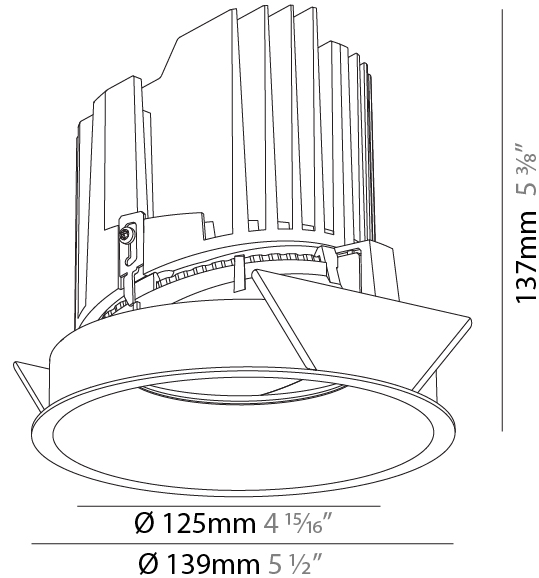

PHYSICAL

Shape: Round
Diameter (mm): 139
Diameter (in): 5 1/2
Height (mm): 137
Height (in): 5 3/8
Ceiling Thickness (mm): 10 / 12.5 / 15
Ceiling Thickness (in): 3/8 or 1/2 or 9/16
Min. Recessing Depth (mm): 150
Min. Recessing Depth (in): 5 7/8
Light Distribution: Adjustable / Downlight
Weight (kg): 0.851
Weight (lbs): 1.88
Fixture Finish: SSR / BKV / CWI / CRY / HAB / UFT / ITA / RUA / FTG / MYG / LOD / PUS / FRO / FUP / KIA / POP / BLS / SPG / MEY / GOH / GUM / CHC / COM / ABZ / JAG / OBR / MOS / ROR
Fixture Material: Aluminum Die Cast
Cut-out Measurements: 130mm / 5 1/8"

ELECTRICAL

Lamp Type: LED (Zhaga Standard)
Input Wattage (W): 13.2 / 16.5
Total Output Wattage (W): 12 / 14
Dimming: Tri-Mode (Non-Dimming and Phase Dimming (120Vac only) and 0-10V Dimming)
Driver Included: No
Driver Location: Recessed Housing
Driver Type: Constant Current - Universal
Driver Class: Class 2
Housing: See components
Input Voltage (V): 120 - 277
Constant Current (MA): 350

LED

Number of LEDs: 1
Color Temperature (°K): 2700 / 3000 / 3500 / 4000
Max. Delivered Lumen (lm): 810 / 900 / 970 / 990
Nominal Lumen (lm): 960 / 1070 / 1156 / 1180
CRI: >90 CRI
Efficiency (%): 0.905
Lamp Life (hrs): 50000

OPTICAL

Reflector°: 10
Adjustability: Rotational 355°; Tilt 10°

RATINGS AND CERTIFICATIONS

Certified By: Certified for North American Standards
IP rating: IP54