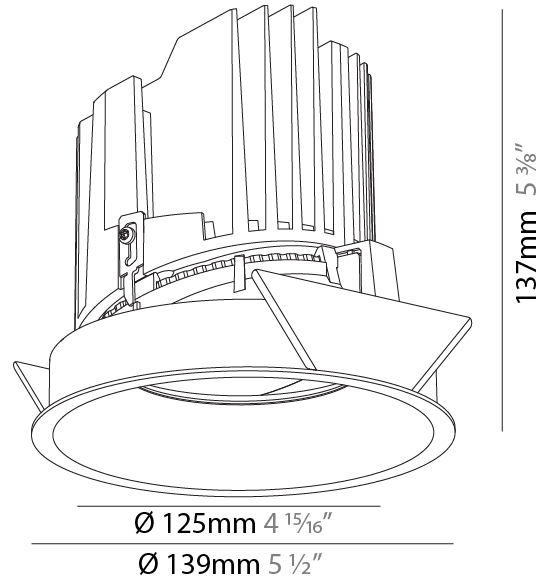

RATINGS AND CERTIFICATIONS

Certified By: Certified for North American Standards
IP rating: IP20